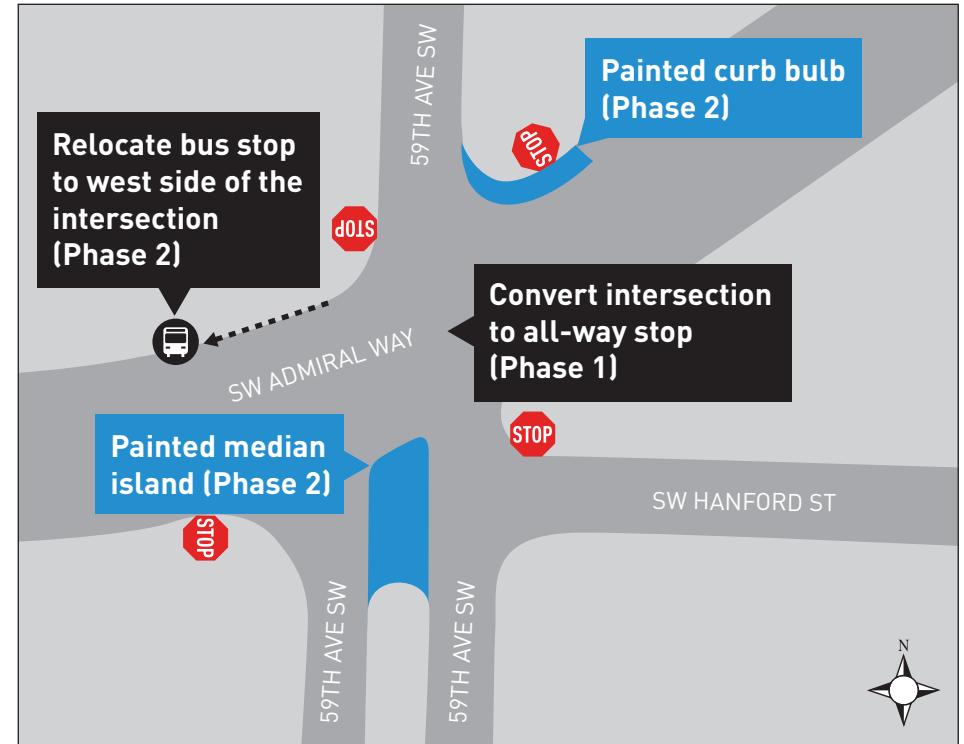

The crossing improvement will be installed in 2 phases. Before the start of the 2017/2018 school year, we will install new signage and signal modifications to convert the intersection to an all-way stop. These changes will encourage slower vehicle speeds through the intersection.

We'll evaluate the all-way stop over a few months, and if it's performing well, we'll install phase 2 improvements, which include decorative painted curb extensions, a relocation of the westbound bus stop, and a red flashing all-way stop beacon.

Other intersection improvements along SW Admiral Way are planned for 2017, including shortening crossing distances, reducing speeds of turning vehicles, and creating easier access to key destinations like schools, transit stops, and parks. Locations are:

- 49th Ave SW
- SW Lander St (at 53rd Ave SW)
- SW Stevens St
- 61st Ave SW
- 63rd Ave SW

Community feedback informed this work. For more information about all improvements, please visit our website.

This project is funded by the 9-year Levy to Move Seattle, approved by voters in 2015. Learn more about the levy at www.seattle.gov/LevytoMoveSeattle.

INFORMATION & CONTACT

www.seattle.gov/transportation/SWAdmiralWaySafetyProject.htm
Dawn Schellenberg
dawn.schellenberg@seattle.gov | (206) 684-5189

Translation and Interpretation services available upon request
(206) 684-5189.

Servicios de traducción e interpretación disponibles bajo petición
(206) 684-5189.

Matutulungan ka naming maintindihan kung hihingi kang tulong
(206) 684-5189.

요청하시면 번역이나 통역을 제공해드립니다 (206) 684-5189.

Dịch và thông dịch viên sẵn sàng nếu có sự yêu cầu (206) 684-5189.

Haddii aad dooneysa turjubeen fadlen wac (206) 684-5189.