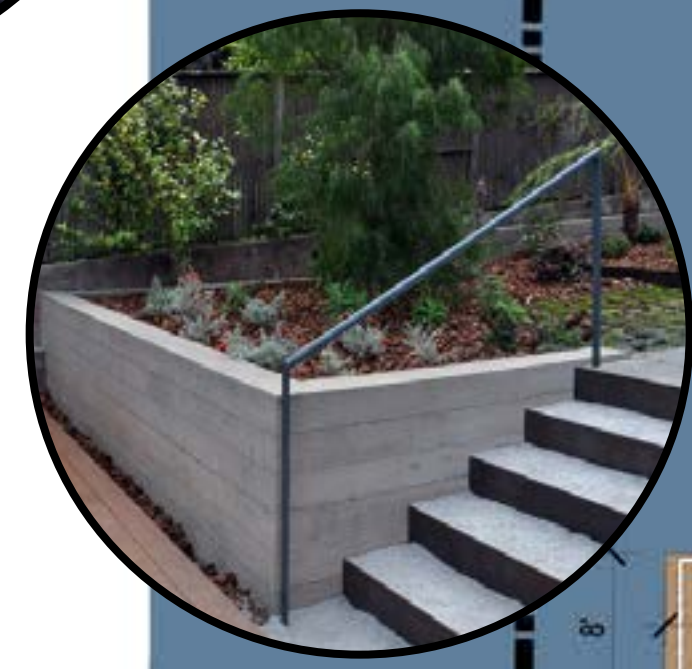

- Key Features**
- Viewpoint plaza
 - Smaller arrival node near accessible parking
 - Removal of old timber walls and dock
 - New gravel beach and accessible dock
 - Northern existing trees protected
 - Direct stair route to lower level
 - Picnic Tables and Seat Walls
 - Extensive restored planting areas
 - One (1) accessible parking stall
 - One (1) designated load/unload stall